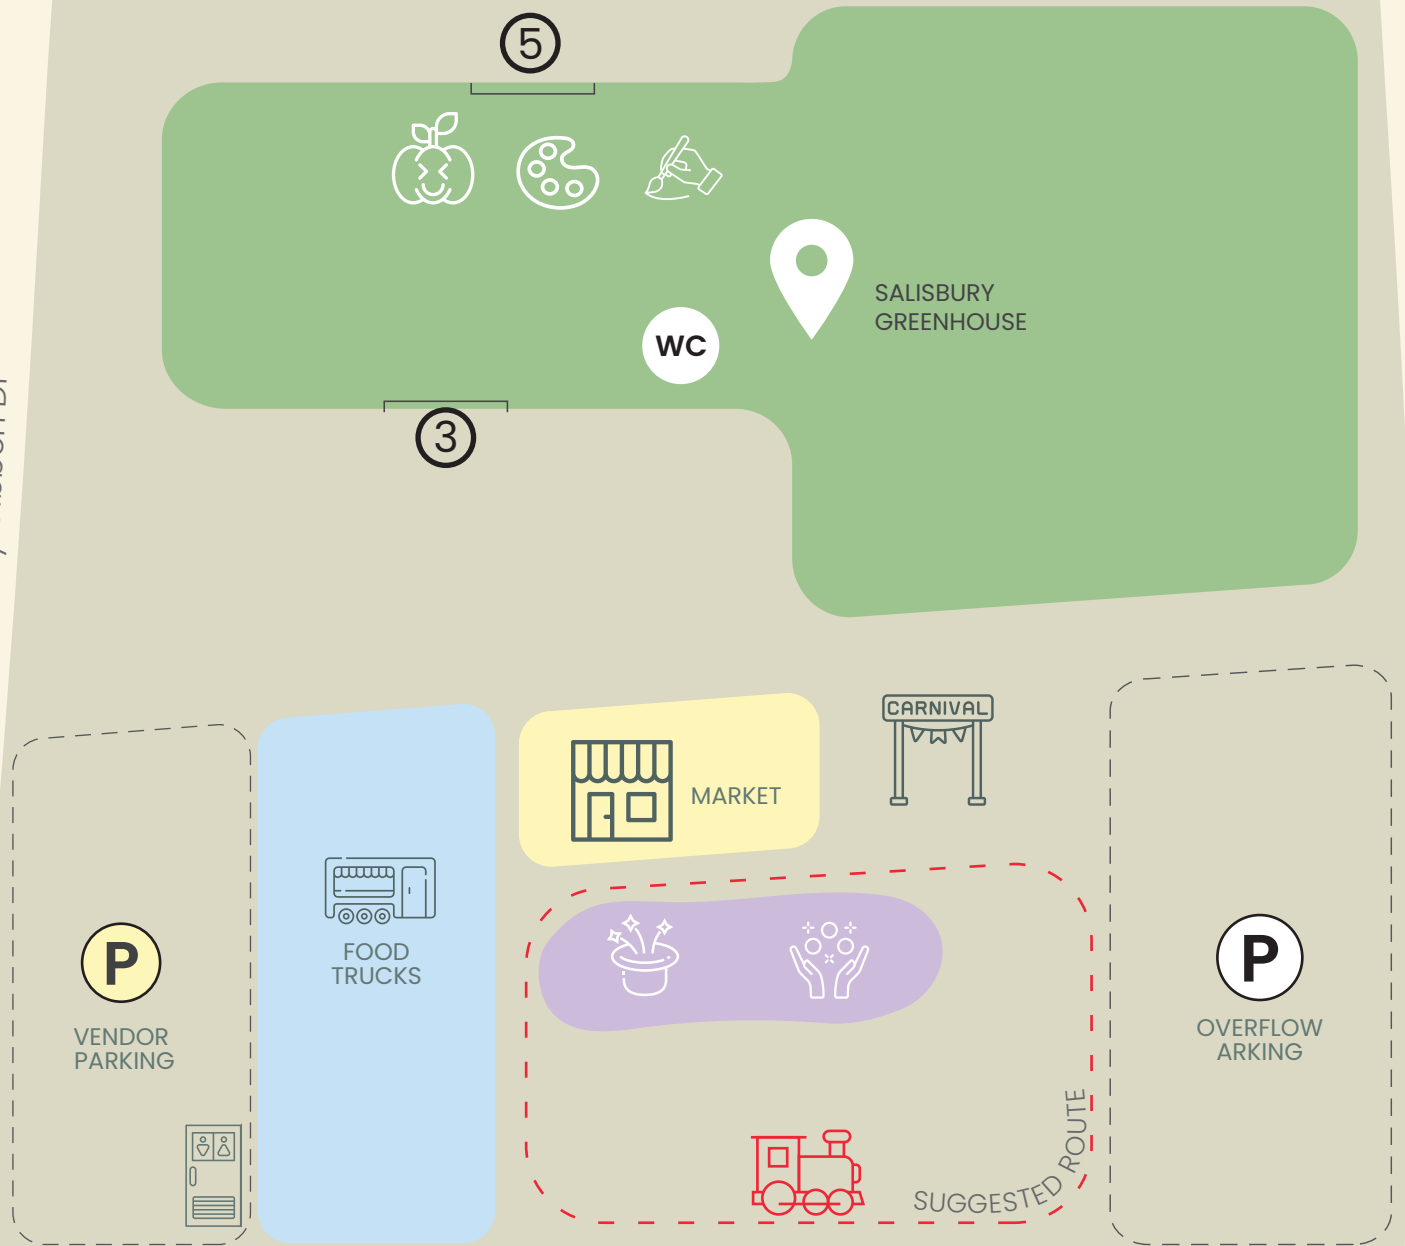

# SALISBURY GREENHOUSE Harvest Festival

at Enjoy Centre

Ray Gibbon Dr

Riel Dr

PORTABLE WASHROOMS

WASHROOMS

- ELEPHANT EARS
- KONA ICE
- KGW KETTLE CORN
- BUCKING GOOD EATS
- TRACKLESS TRAIN

- KUNITZ SHOES
- BRIDES & BABES
- KASI JAY KRAFTS
- LITTLE MISS RAE'S BOWTIQUE
- JF LEATHER DESIGNS
- SAY IT WITH STONES
- BEAUTY BAKED YEG
- SMITHTINE COPPER
- SEBA SCENTS

- D. LIGHT WOODWORKS
- LITTLE SWEET STITCH
- TRUE NORTH EATS
- LINA'S ART
- COLEEN CLEANS WITH NORWEX
- OWLISH FUN CRAFTS
- AWKWARD MOM CRAFTS/GEEKY GRANMA
- Wiz Wensel Studio

- TINKER & GEORGIE
- FACEPAINTING
- PUMPKIN PAINTING
- CARNIVAL GAMES
- ROVING MAGICIAN